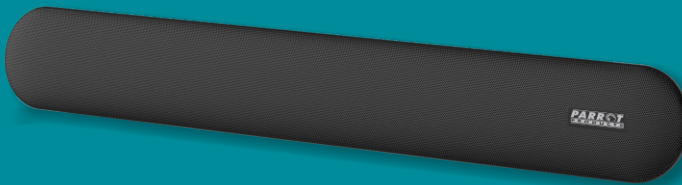

Speaker Sound Bar with Wireless Subwoofer - CT3018

CT3018 Technical features:

Sound Bar

Category	Speaker Sound Bar
Surround Sound	2.1 with Subwoofer
Bluetooth	5.0
RMS	40W = 2 x 20W
Remote Control	Yes
Wall Mounts	Included
Inputs	Bluetooth / RCA / Optical / USB / AUX
Decibels	80dB
Frequency	150Hz - 18KHz
Distortion	<1%
Power	19V / 1.89A (Adapter)
Size	700mm x 90mm x 90mm (L*W*H)
Gross Weight	5.7kg

Subwoofer

Category	Subwoofer
Surround Sound	2.1 with Subwoofer
Bluetooth	n/a
RMS	40W = 1 x 40W
Remote Control	n/a
Wall Mounts	n/a
Inputs	n/a
Decibels	80dB
Frequency	35Hz - 200Hz
Distortion	<1%
Power	19V / 1.89A (Adapter)
Size	310mm x 190mm x 190mm (L*W*H)

NB: Sound Bar and Subwoofer comes in one package

Port Introduction:

Perfect for Boardrooms, Offices, Home Theatres and Music Rooms