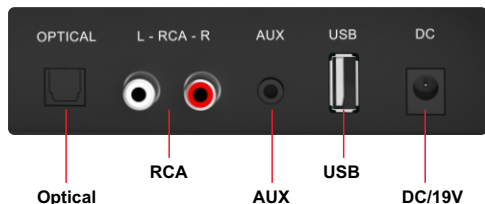

Speaker Sound Bar with Wireless Subwoofer - CT3018

CT3018 Technical features:

Sound Bar

Category	Speaker Sound Bar
Surround Sound	2.1 with Subwoofer
Bluetooth	5.0
RMS	40W = 2 x 20W
Remote Control	Yes
Wall Mounts	Included
Inputs	Bluetooth / RCA / Optical / USB / AUX
Decibels	80dB
Frequency	150Hz - 18KHz
Distortion	<1%
Power	19V / 1.89A (Adapter)
Size	700mm x 90mm x 90mm (L*W*H)
Gross Weight	5.7kg

Subwoofer

Category	Subwoofer
Surround Sound	2.1 with Subwoofer
Bluetooth	n/a
RMS	40W = 1 x 40W
Remote Control	n/a
Wall Mounts	n/a
Inputs	n/a
Decibels	80dB
Frequency	35Hz - 200Hz
Distortion	<1%
Power	19V / 1.89A (Adapter)
Size	310mm x 190mm x 190mm (L*W*H)

NB: Sound Bar and Subwoofer comes in one package

Port Introduction:

Perfect for Boardrooms, Offices, Home Theatres and Music Rooms