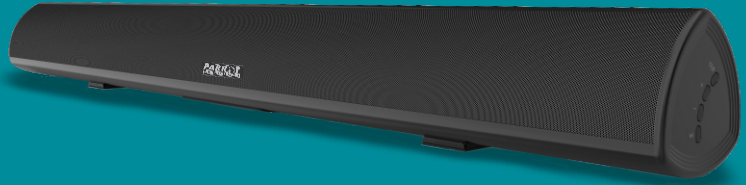

Speaker Sound Bar Econo - CT3017

CT3017 Technical features:

Category	Speaker Sound Bar
Surround Sound	2.0
Bluetooth	5.0
RMS	40W = 2 x 20W
Remote Control	Yes
Wall Mounts	Included
Inputs	Bluetooth / RCA / Optical / USB / AUX

Decibels	80dB
Frequency	50Hz - 20KHz
Distortion	<1%
Power	19V / 1.89A (Adapter)
Size	710mm x 100mm x 105mm (L*W*H)
Gross Weight	3.4kg

Button Introduction:

1. Power / Mode

2. Volume Up +

3. Volume Down -

4. Pause / Play