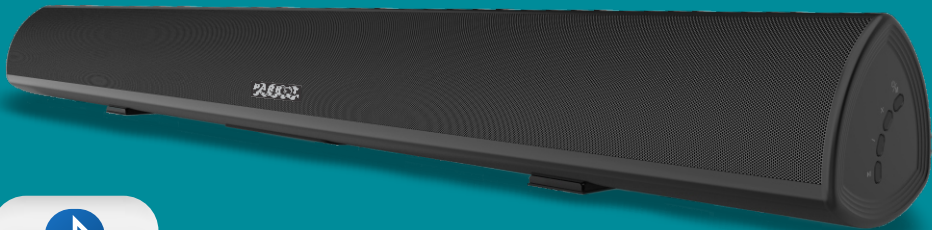

Speaker Sound Bar Econo - CT3017

CT3017 Technical features:

Category	Speaker Sound Bar
Surround Sound	2.0
Bluetooth	5.0
RMS	40W = 2 x 20W
Remote Control	Yes
Wall Mounts	Included
Inputs	Bluetooth / RCA / Optical / USB / AUX

Decibels	80dB
Frequency	50Hz - 20KHz
Distortion	<1%
Power	19V / 1.89A (Adapter)
Size	710mm x 100mm x 105mm (L*W*H)
Gross Weight	3.4kg

Button Introduction:

1. Power / Mode

2. Volume Up +

3. Volume Down -

4. Pause / Play

Perfect for Boardrooms, Offices, Home Theatres and Music Rooms