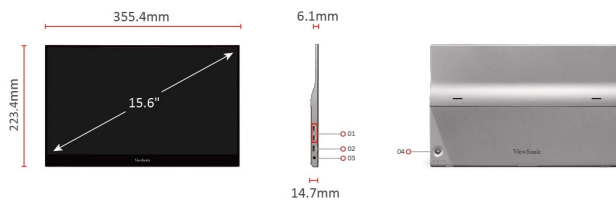

ViewSonic® LCD DISPLAY TD1655

Key Features

- Compact, lightweight, and portable
- 10-point multitouch technology for a more intuitive screen control
- USB-C one-cable solution for multimedia transfer, touch signal transmission, and power charging
- Flexible display setup – work at any angle
- Elegant, durable metallic design with a foldable stand

1. USB Type C x2
2. Mini-HDMI
3. Audio Out
4. Joy Key

Visit Us www.viewsonic.com

DISPLAY

Display Size (in.):	16
Viewable Area (in.):	15.6
Panel Type:	IPS Technology
Resolution:	1920 x 1080
Resolution Type:	FHD (Full HD)
Static Contrast Ratio:	800:1 (typ)
Dynamic Contrast Ratio:	50M:1
Light Source:	LED
Brightness:	250 cd/m ² (typ)
Colors:	262K
Color Space Support:	6 bit true
Aspect Ratio:	16:9
Response Time (Typical GTG):	6.5ms
Response Time (GTG w/OD):	6.599ms
Response Time (Typical Tr+Tf):	30ms
Viewing Angles:	178° horizontal, 178° vertical, CR>5; 170° horizontal, 170° vertical, CR>10
Backlight Life (Hours):	15000 Hrs (Min)
Curvature:	Flat
Refresh Rate (Hz):	60
Low Blue Light:	Software solution
Color Gamut:	NTSC: 45% size (Typ) sRGB: 64% size (Typ)
Pixel Size:	0.179 mm (H) x 0.179 mm (V)
Touch Screen:	Projected Capacitive, 10-point multi-touch
Surface Treatment:	Glossy w/ anti-finger print, Hard Coating (≥6H)
Cover Glass Thickness:	0.8mm