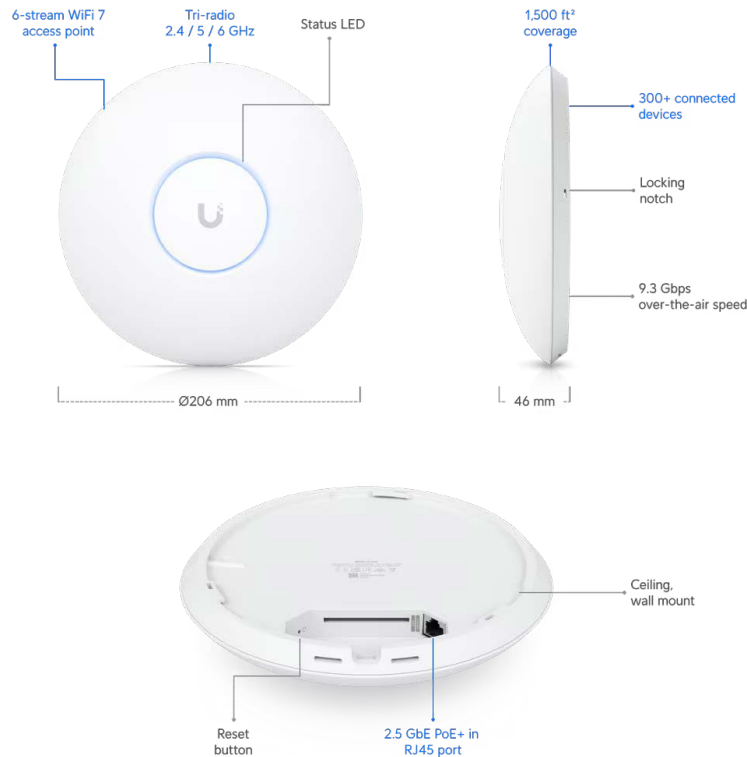

U7 Pro Max

U7-Pro-Max

Mechanical

| | |
|--------------------------------|---|
| Dimensions | Ø206 x 46 mm (Ø8.1 x 1.8") |
| Weight | 680 g (1.5 lb) |
| Enclosure material | Polycarbonate, aluminum |
| Mount material | Stainless steel (SUS304), galvanized steel (SGCC) |
| Hardware | |
| Networking interface | (1) 1/2.5 GbE RJ45 port |
| Management interface | Ethernet |
| Power method | PoE+ |
| Power supply | UniFi PoE switch |
| Supported voltage range | 44—57V DC |
| Max. power consumption | 25W |
| Max. TX power | |
| 2.4 GHz | 23 dBm |
| 5 GHz | 29 dBm |
| 6 GHz | 23 dBm |
| MIMO | |
| 2.4 GHz | 2 x 2 (DL/UL MU-MIMO) |
| 5 GHz | 4 x 4 (DL/UL MU-MIMO) |
| 6 GHz | 2 x 2 (DL/UL MU-MIMO) |
| Max. data rate | |
| 2.4 GHz | 688 Mbps (BW40) |
| 5 GHz | 8.6 Gbps (BW240) |
| 6 GHz | 5.7 Gbps (BW320) |