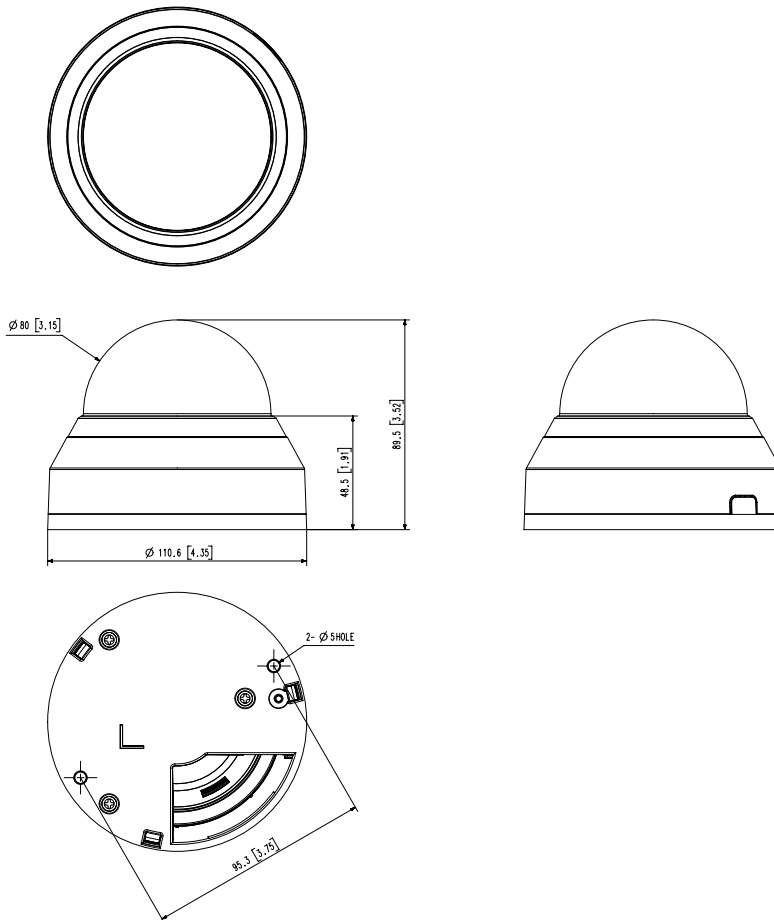

Mechanical

Color / Material	White / Plastic, Aluminum
RAL Code	RAL9003
Product Dimensions / Weight	Ø110.6x89.5mm(Ø4.35x3.52"), 360g(0.79 lb)
Hanging Mount (Dome)	SBP-300HMW7

DORI (EN62676-4 standard)

Detect (25PPM/ 8PPF)	40.0m(131.20ft)
Observe (63PPM/ 19PPF)	16.0m(52.48ft)
Recognize (125PPM/ 38PPF)	8.0m(26.24ft)
Identify (250PPM/ 76PPF)	4.0m(13.12ft)

QND-8010R

5M H.265 IR Dome Camera

CAD

Unit: mm [inch]

QND-8010R/8020R/8030R
UNIT : mm[inch]