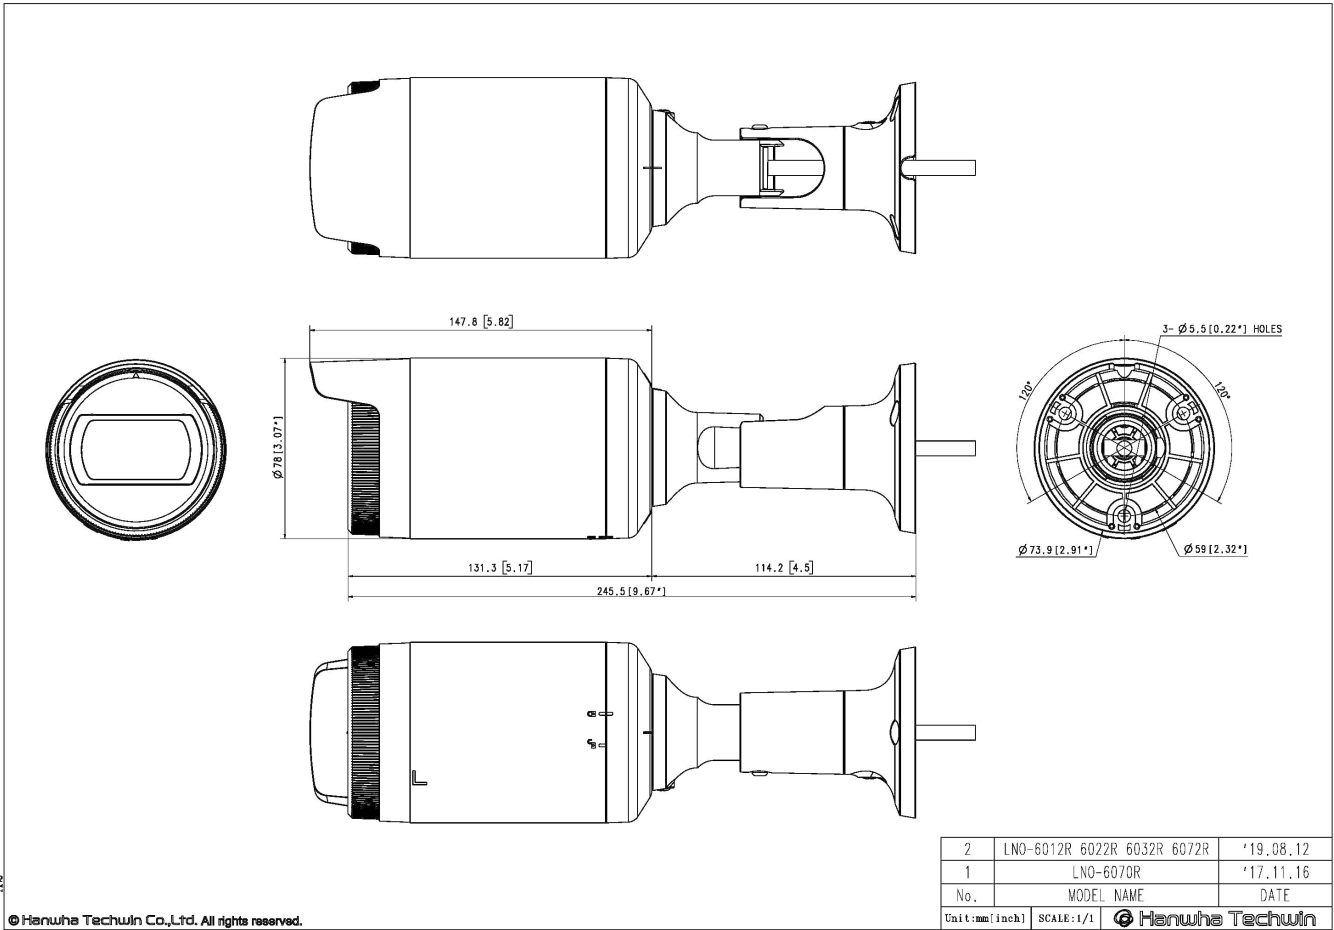

Mechanical	
Color / Material	Dark grey / Plastic
Product Dimensions / Weight	ø78.0x262.0mm(ø3.07x10.31"), 390g(0.86lb)

DORI (EN62676-4 standard)	
Detect (25PPM/ 8PPF)	25.1m(82.28ft)
Observe (63PPM/ 19PPF)	10.0m(32.91ft)
Recognize (125PPM/ 38PPF)	5.0m(16.46ft)
Identify (250PPM/ 76PPF)	2.5m(8.23ft)

LNO-6012R

2MP IR Bullet Camera

CAD

Unit:mm [inch]

A2

© Hanwha Techwin Co.,Ltd. All rights reserved.