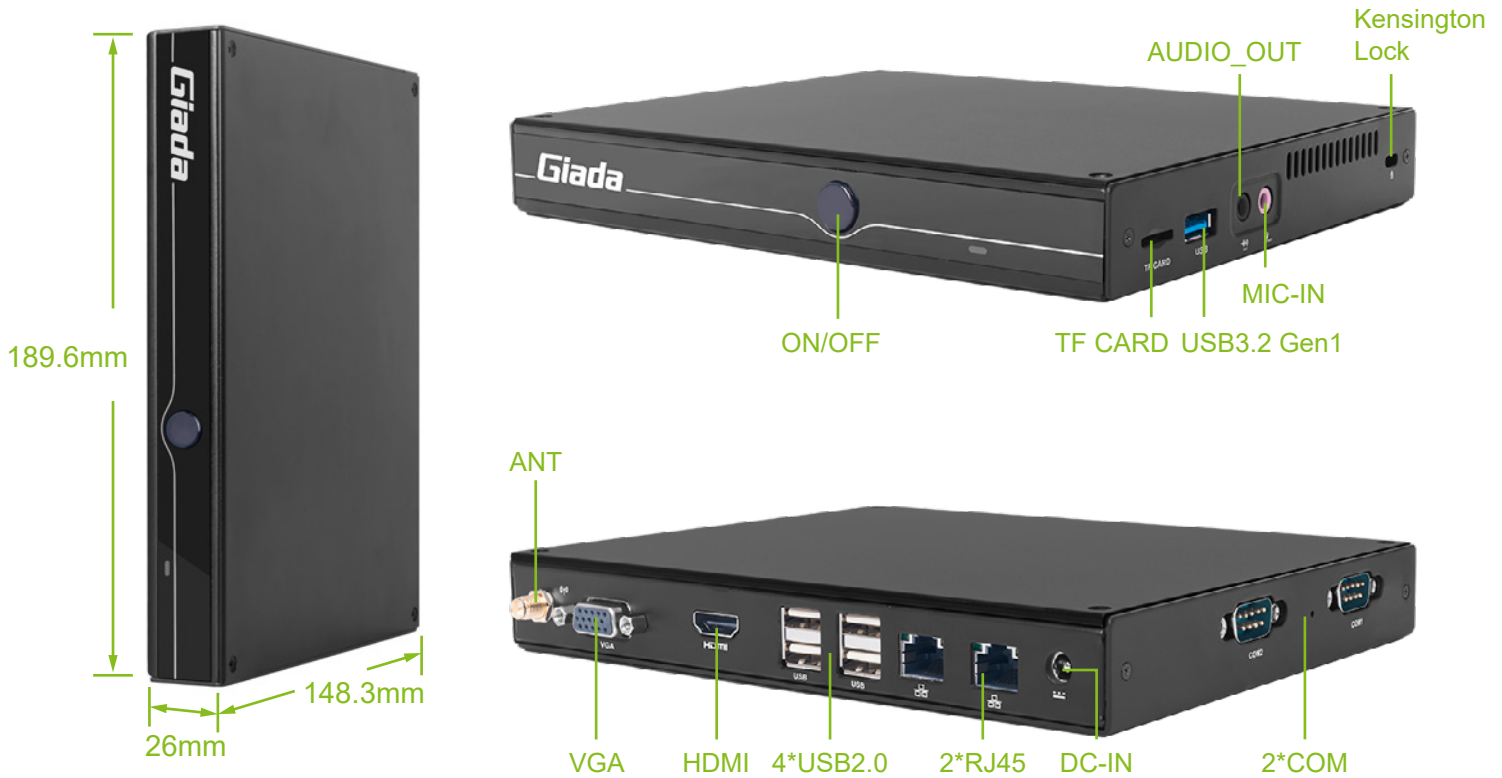

Dimensions and Drawing

Order information

F110D-BB000	CPU: Intel® Celeron® N2807 processor
F110D-BD000	CPU: Intel® Celeron® J1900 processor
Packing List	1 x Wi-Fi Antenna, 1 x AC Power Cable, 1 x AC Power Adapter
Package	Carton, EPE

Optional items

VESA Mounting	VESA Mounting Kit (JZ183)
Wi-Fi/BT Module	Azureware® AW-CB161H
Mobile Network Module	Quectel® EC25 4G
Operating System License	Windows 10 (64bit)