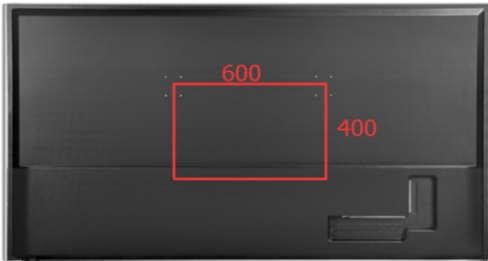

CD0085 Product Display Diagram:

Product display diagram