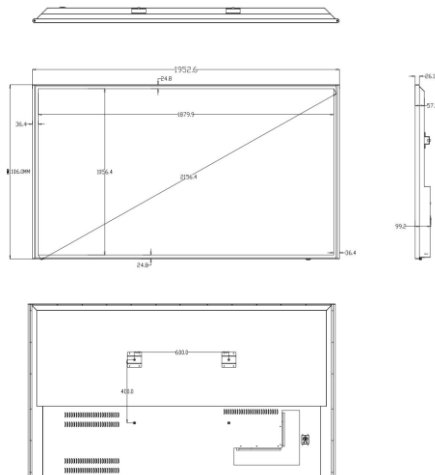

### Structure

Net weight	86KG±1.5KG
Gross weight	103.3KG±1.5KG
Bare machine size (length * width * height)	1952.6mm*97.6mm*1106mm
Packing size (length * width *height)	2110MM*240mm*1315mm
VESA hole position	4-M8 screw hole600mm*400mm
Shell material (top frame/rear panel)	Aluminum profile/sheet metal
Shell color (top frame/rear panel)	Full black

### Product display diagram

### 85" Structure diagram(wall hanginghole 600\*400)

### 85" Wall mount diagram